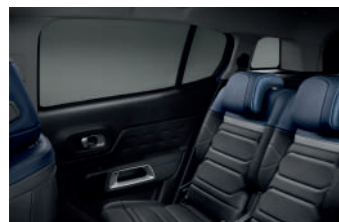

RIGID BOOT TRAY

CITROËN C5 AIRCROSS

SUN/WEATHER PROTECTION

\$199
1616443380

AIR DEFLECTORS

Front door wind deflectors provide natural ventilation for the cabin, without producing a draught. They let you drive and park with the windows ajar, without letting rain into the car in bad weather.